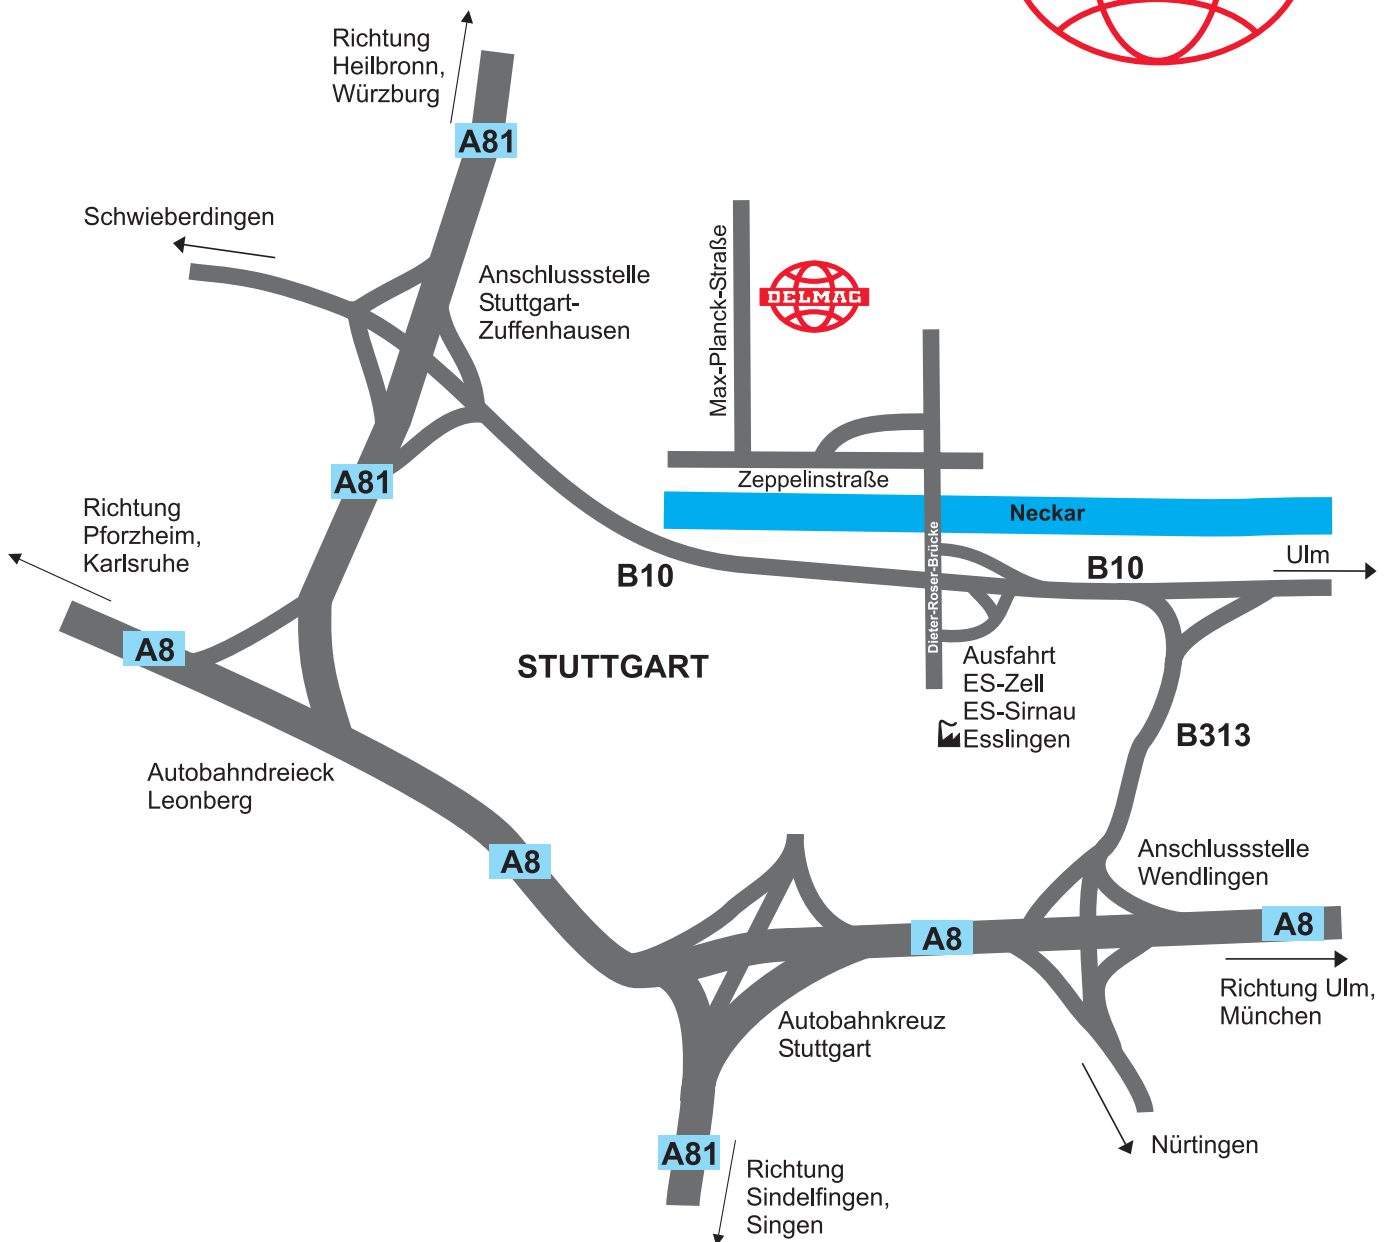

Way description

How to find DELMAG?

The industrial area where DELMAG is seated has a very good transport connection using the national highway B10. You leave the B10 at the exit Esslingen-Zell, Sirnau, Industriegebiet (industrial area), drive over the bridge of Dieter-Roser-Brücke crossing the river of Neckar and turn left into the Zepelinstraße. After about 250 m you turn right into the Max-Planck-Straße. You find us on the right side.

Have a safe trip.