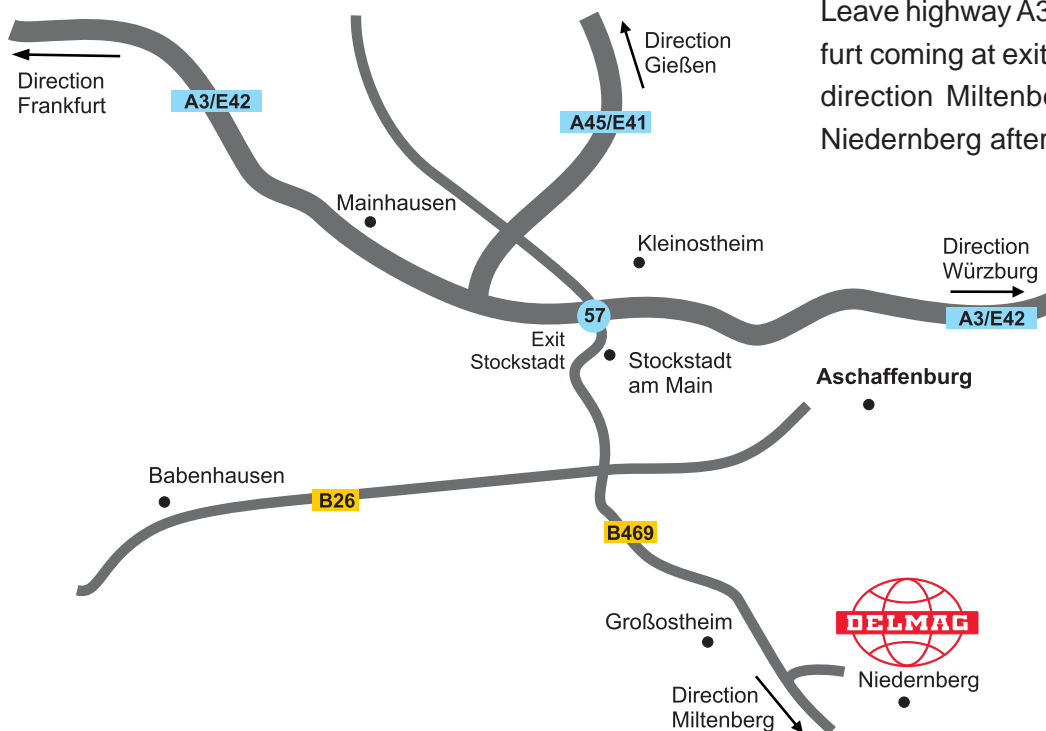

# Way description

## How to find DELMAG?

On the highway A3 from Würzburg or Frankfurt coming:

Leave highway A3 from Würzburg or Frankfurt coming at exit 57 Stockstadt and follow direction Miltenberg on B 469. Take exit Niedernberg after about 10 km:

## Niedernberg - detail

### Boschstraße 8:

follow the road in direction Niedernberg till the roundabout and leave it on the third exit. Take first possible street to your right into Boschstraße. You find us after approx. 150 m on the right side.